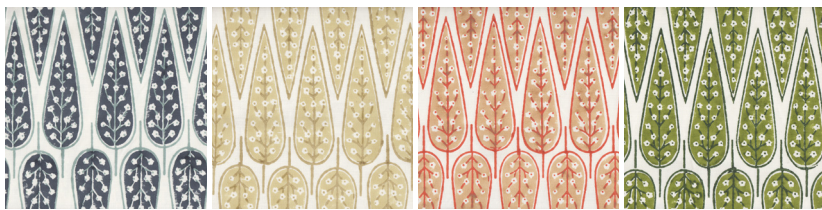

# seemakrish

YARMOUTH

SKU# 2002/A

Color: Tide Gray

Content: 100% Cotton

Width: 52" Cuttable

Repeat: 8.25" V, 2" H

Care: Dry Clean Only

Abrasion: 50,000 double rubs

Hand block printed in India.

Seaport Blue

Dune

Cardinal

Arboretum  
Green

36"

51"