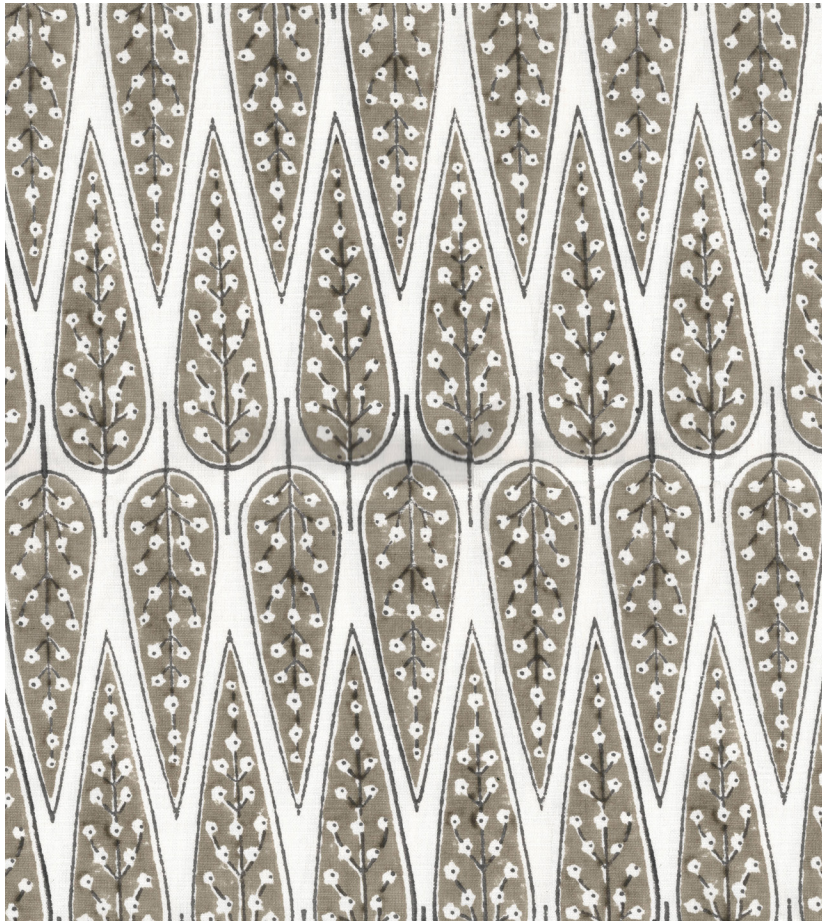

# seemakrish

YARMOUTH

SKU# 2002/A

Color: Tide Gray

Content: 100% Cotton

Width: 52" Cuttable

Repeat: 8.25" V, 2" H

Care: Dry Clean Only

Abrasion: 50,000 double rubs

Hand block printed in India.

Seaport Blue

Dune

Cardinal

Arboretum  
Green

36"

51"